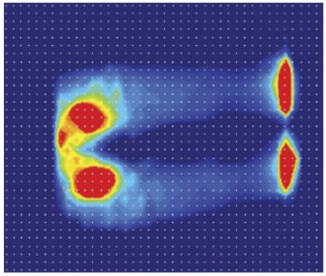

Traditional office chair
pressure heat map