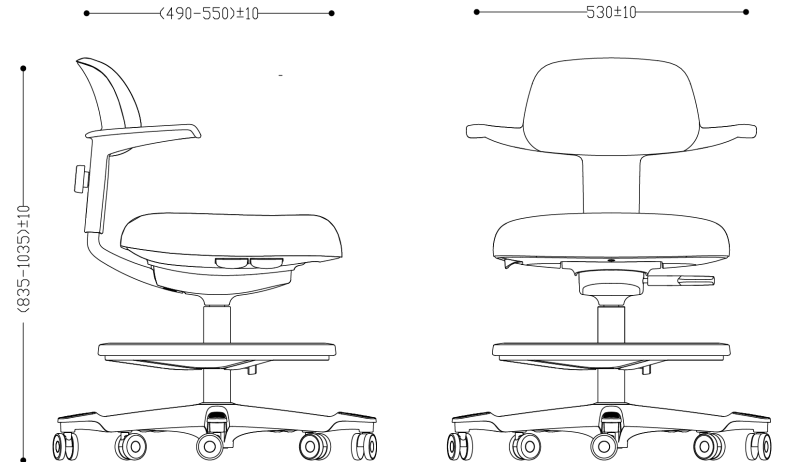

Carton Size: 23-3/4"L*16-1/4"W*23-1/4"H

CBM:0.15

Packing: 1pcs per carton

N.W.: 13.0KG   **G.W.:** 15.2KG

20GP:200PCS 40GP:416PCS 40HQ:416PCS