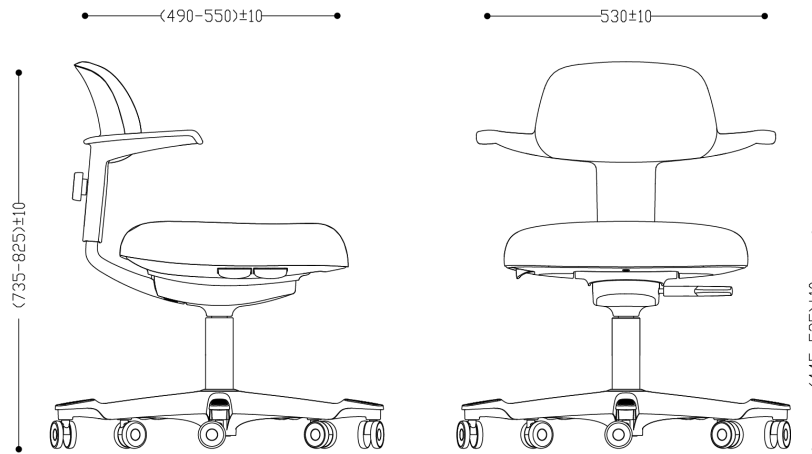

Size & Packing

Carton Size: 23-3/4"L*14-3/4"W*23-1/4"H

CBM:0.13

Packing: 1pcs per carton

N.W.: 11.5KG   **G.W.:** 13.0KG

20GP:216PCS 40GP:456PCS 40HQ:456PCS